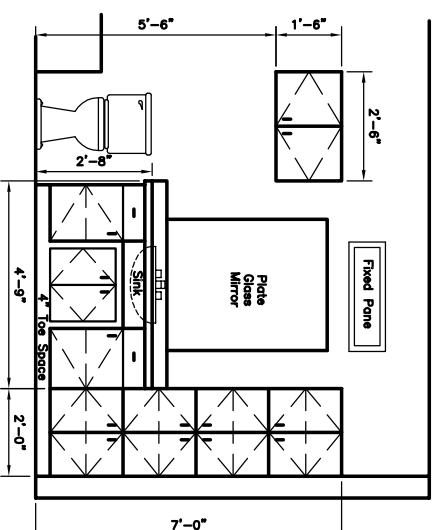

Ⓢ BUTLER'S PANTRY FREEZER  
SCALE: 1/2"=1'-0"

Ⓢ BATHROOM #3 VANITY  
SCALE: 1/2"=1'-0"

Ⓢ HALL STAIRWELL  
SCALE: 1/2"=1'-0"

Ⓢ BOB'S VANITY  
SCALE: 1/2"=1'-0"

Ⓢ TINA'S VANITY & MAKE UP  
SCALE: 1/2"=1'-0"

Ⓢ BATHROOM #2 VANITY  
SCALE: 1/2"=1'-0"

SAMPLE FOR INFORMATION ONLY

Then I looked on all the online that type, and on the labour, that I had laboured to do: and, behold, all was vanity and profit, and there was no profit under the sun. Ecclesiastes 2:11

**SHEET**

**8**

**11**