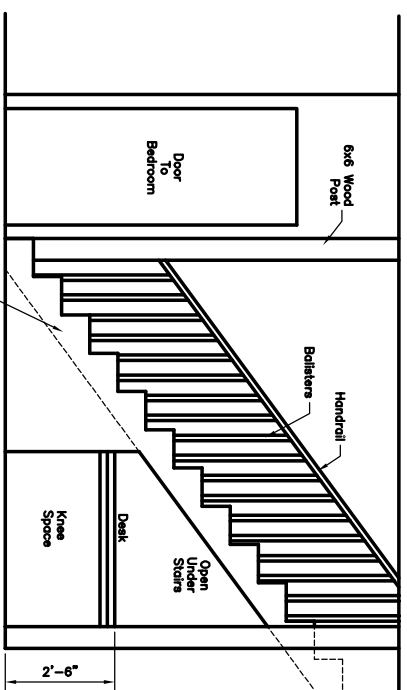

Ⓢ BUTLER'S PANTRY FREEZER  
SCALE: 1/2"=1'-0"

Ⓢ BATHROOM #3 VANITY  
SCALE: 1/2"=1'-0"

Ⓢ HALL STAIRWELL  
SCALE: 1/2"=1'-0"

Ⓢ BOB'S VANITY  
SCALE: 1/2"=1'-0"

Ⓢ TINA'S VANITY & MAKE UP  
SCALE: 1/2"=1'-0"

Ⓢ BATHROOM #2 VANITY  
SCALE: 1/2"=1'-0"

SAMPLE FOR INFORMATION ONLY

Then I looked on all the online that type, and on the labour, that I had laboured to do: and, behold, all was vanity and profit, and there was no profit under the sun. Ecclesiastes 2:11