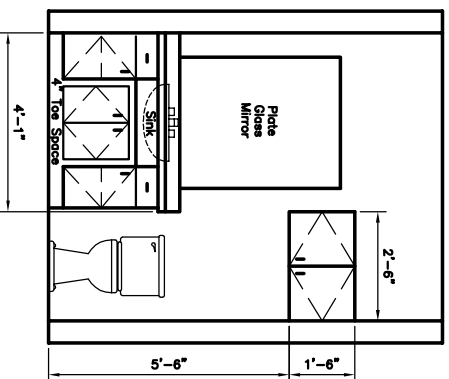

Ⓢ BUTLER'S PANTRY FREEZER  
SCALE: 1/2"=1'-0"

Ⓢ BATHROOM #3 VANITY  
SCALE: 1/2"=1'-0"

Ⓢ HALL STAIRWELL  
SCALE: 1/2"=1'-0"

Ⓢ BOB'S VANITY  
SCALE: 1/2"=1'-0"

Ⓢ TINA'S VANITY & MAKE UP  
SCALE: 1/2"=1'-0"

Ⓢ BATHROOM #2 VANITY  
SCALE: 1/2"=1'-0"

SAMPLE FOR INFORMATION ONLY

Then I looked on all the online that type, and on the labour, that I had laboured to do: and, behold, all was vanity and profit, and there was no profit under the sun. Ecclesiastes 2:11