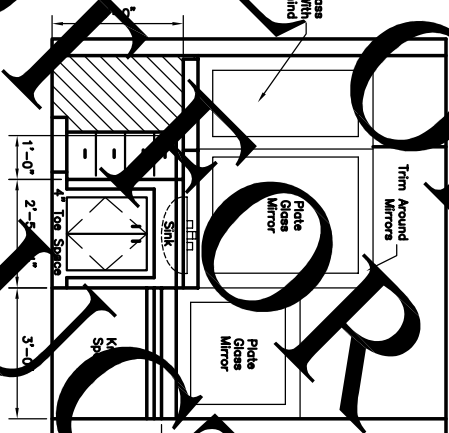

Ⓢ BUTLER'S PANTRY FREEZER  
SCALE: 1/2"=1'-0"

Ⓢ BATHROOM #3 VANITY  
SCALE: 1/2"=1'-0"

Ⓢ HALL STAIRWELL  
SCALE: 1/2"=1'-0"

Ⓢ BOB'S VANITY  
SCALE: 1/2"=1'-0"

Ⓢ TINA'S VANITY & MAKE UP  
SCALE: 1/2"=1'-0"

Ⓢ BATHROOM #2 VANITY  
SCALE: 1/2"=1'-0"

SAMPLE FOR INFORMATION ONLY

Then I looked on all the online that type, and on the labour, that I had laboured to do: and, behold, all was vanity and profit, and there was no profit under the sun. Ecclesiastes 2:11