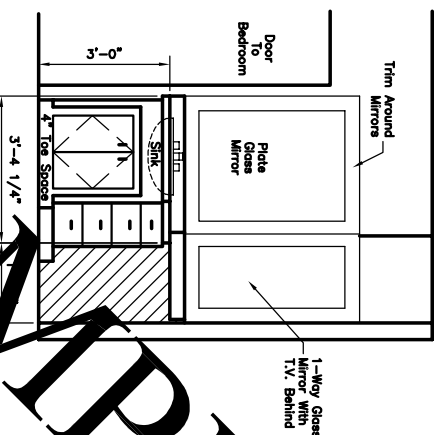

Ⓢ BUTLER'S PANTRY FREEZER  
SCALE: 1/2"=1'-0"

Ⓢ BATHROOM #3 VANITY  
SCALE: 1/2"=1'-0"

Ⓢ HALL STAIRWELL  
SCALE: 1/2"=1'-0"

Ⓢ BOB'S VANITY  
SCALE: 1/2"=1'-0"

Ⓢ TINA'S VANITY & MAKE UP  
SCALE: 1/2"=1'-0"

Ⓢ BATHROOM #2 VANITY  
SCALE: 1/2"=1'-0"

SAMPLE FOR INFORMATION ONLY

Then I looked on all the online that type, and on the labour, that I had laboured to do: and, behold, all was vanity and profit, and there was no profit under the sun. Ecclesiastes 2:11